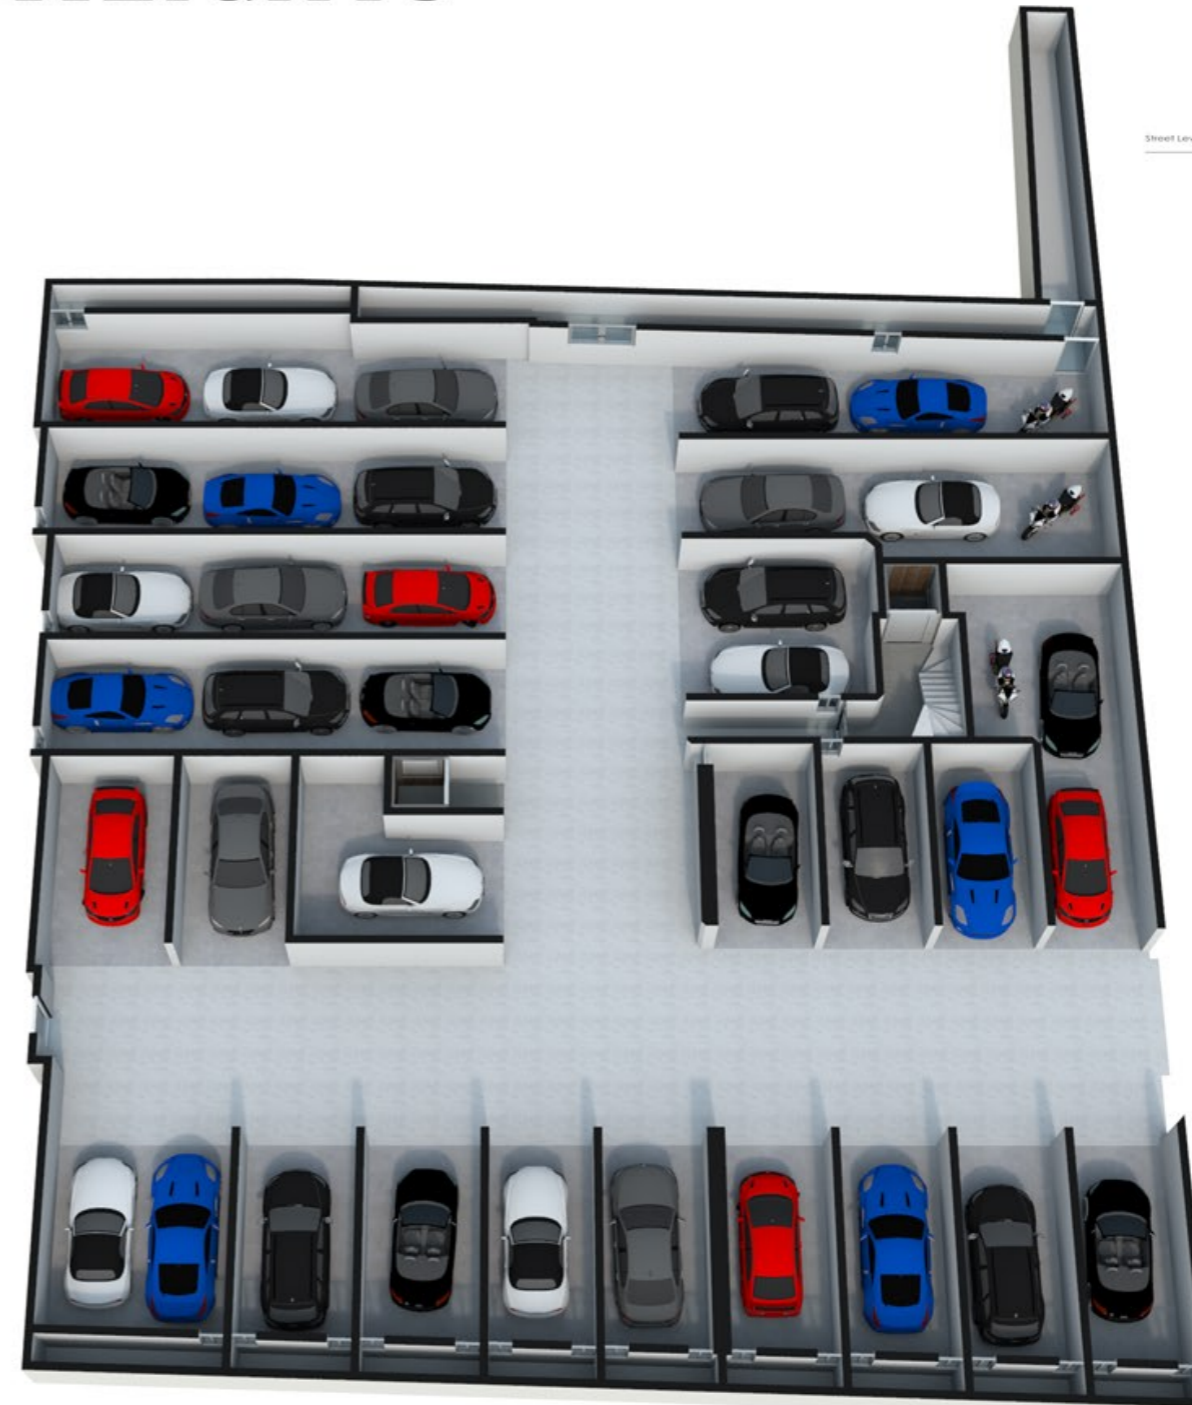

SPERANZA HEIGHTS

| |
|---------|
| Level 8 |
| Level 7 |
| Level 6 |
| Level 5 |
| Level 4 |
| Level 3 |
| Level 2 |
| Level 1 |

Garages
Lower Basement (Level 1)

Artistic Impression Only

Total Area : 980 m²